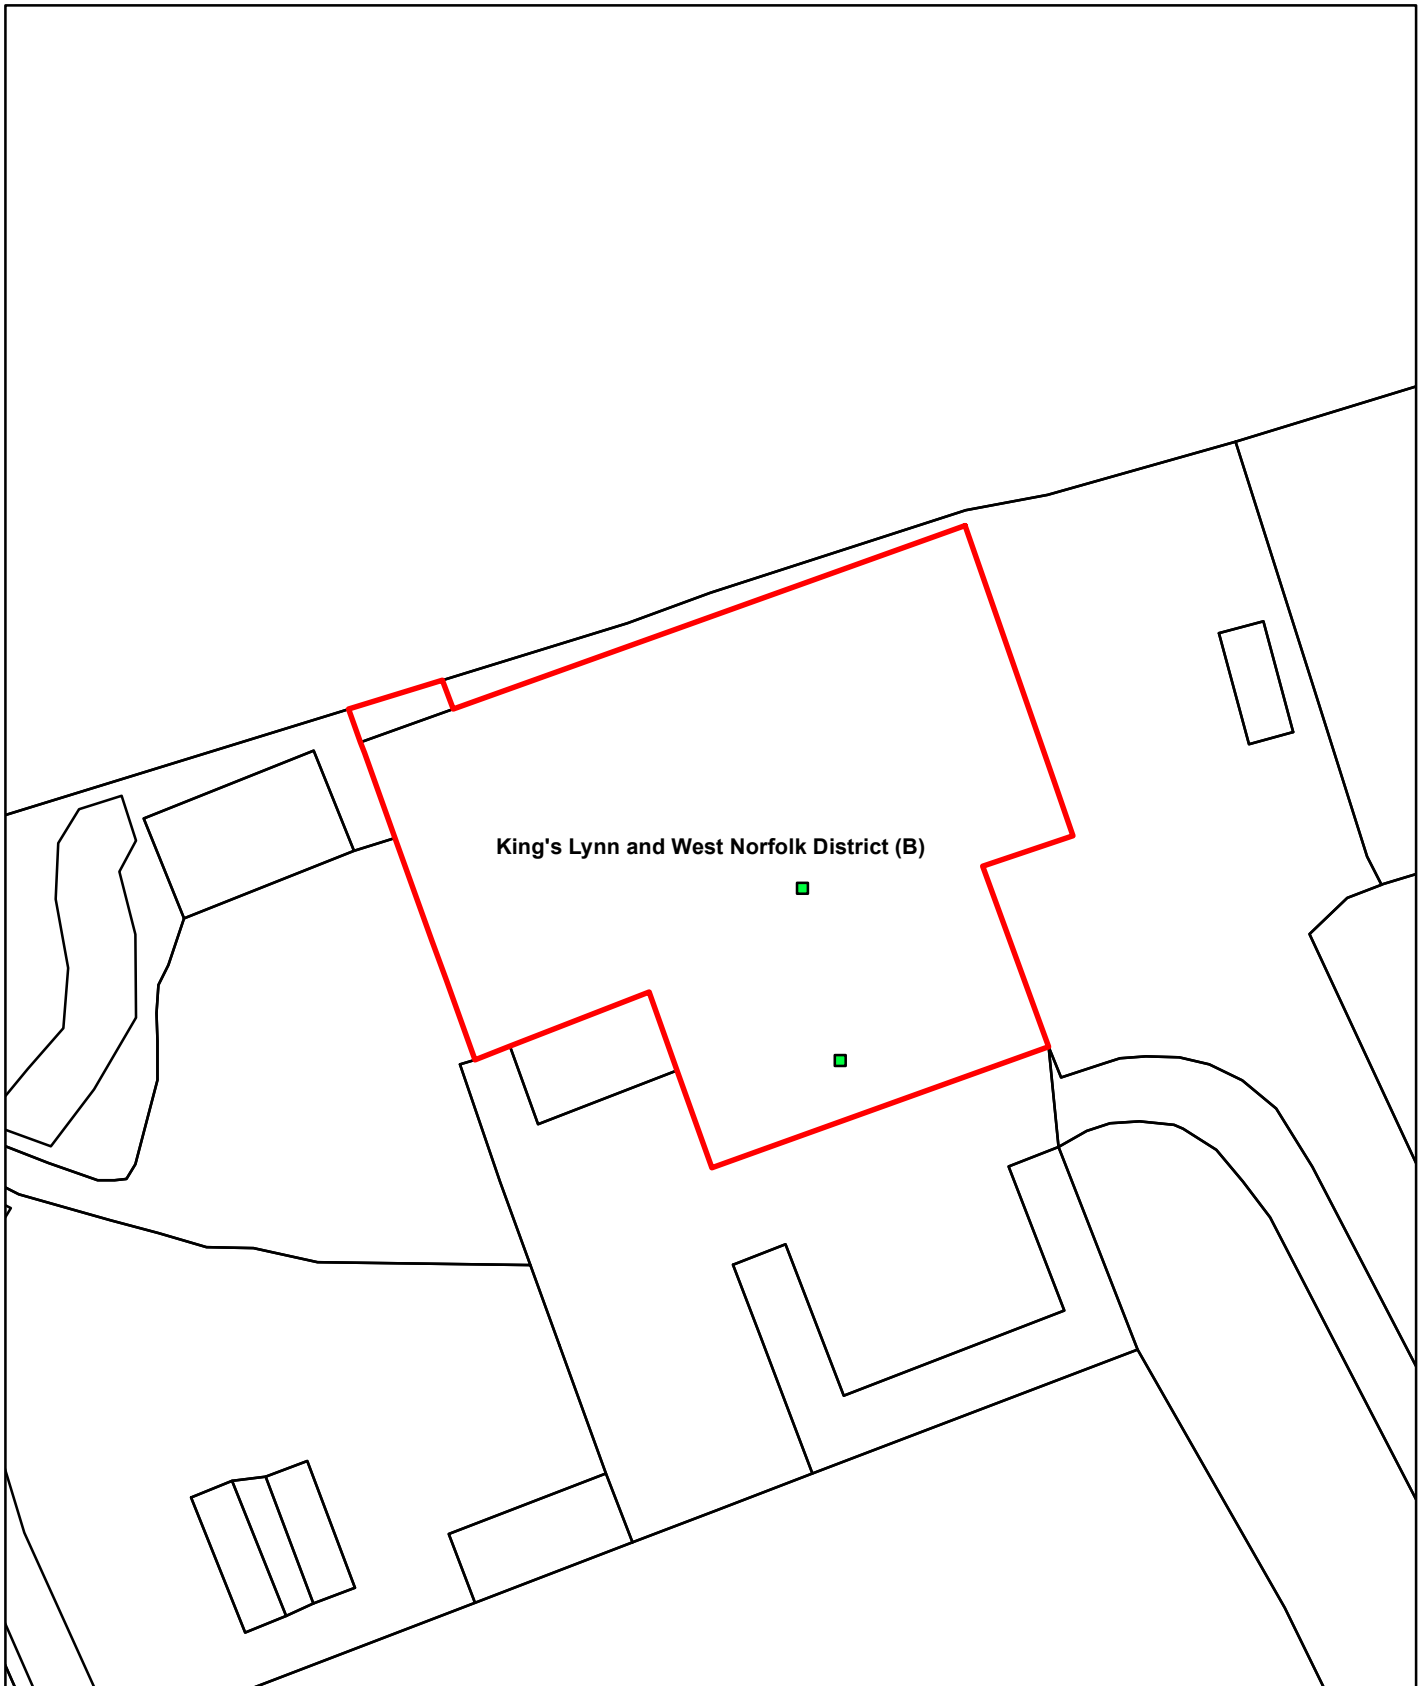

22/01308/CU

The Stables East Winch Road Blackborough End East Winch PE32 1SF

© Crown copyright and database rights 2022  
Ordnance Survey 100024314

10/11/2022